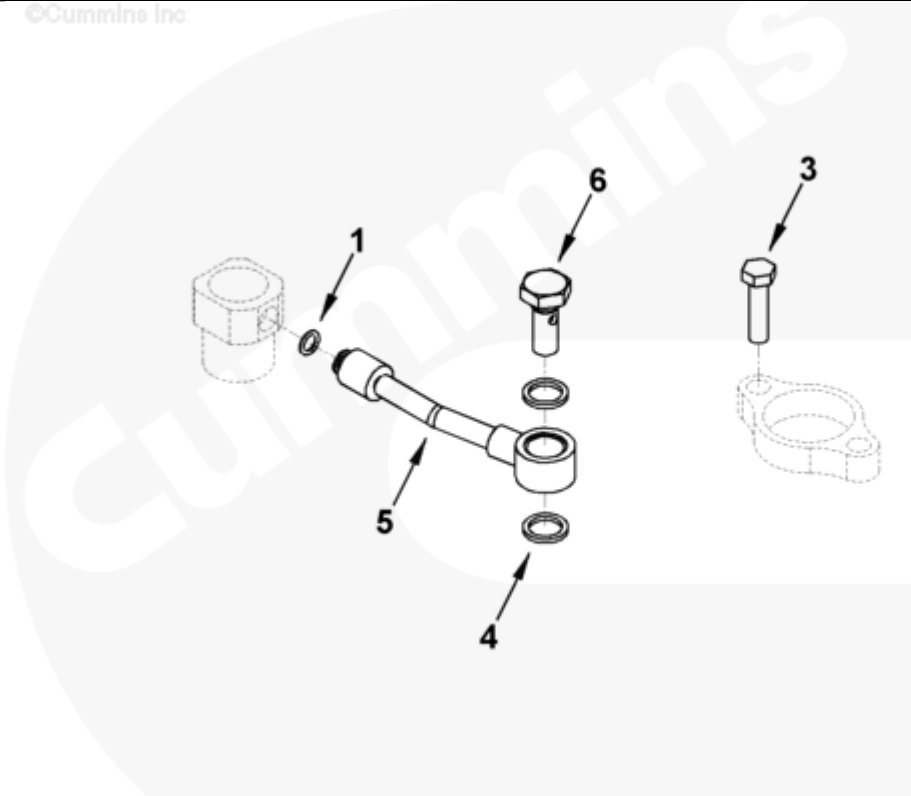

Parts Catalog - Option Detail

Electronic Parts Catalog - Option Detail				
Option	Group	Graphic	Film Card	Date
BP6136	06.01.5	fi600gm	K38	13-SEP-05
Engines	GTA38, K38, KTA38GC CM558, QSK38 CM2150 K106, QSK38 CM2150 MCRS, QSK38 CM850 MCRS			

©Cummins Inc

fi600gm

SMALL | MEDIUM | LARGE

Cart	Ref No	Part Number	Part Description	Required	Remarks
<input type="button" value="View My Cart"/>					
		BP6136	Injector Mounting		
<input type="checkbox"/>	1	131026	O-Ring Seal	12	
<input type="checkbox"/>	2	207244	Injector Seal	12	
<input type="checkbox"/>		3001658	Injector Seal	A/R	0.010 Inch Oversize.
<input type="checkbox"/>		3001659	Injector Seal	A/R	0.020 Inch Oversize.
<input type="checkbox"/>		3001660	Injector Seal	A/R	0.030 Inch Oversize.
<input type="checkbox"/>	3	3070962	Hexagon Head Cap Screw	24	

<input type="checkbox"/>	4	3023095	Sealing Washer	24	
<input type="checkbox"/>	5	3629341	Oil Transfer Connection	12	
<input type="checkbox"/>	6	3179021	Banjo Connector Screw	12	

© 2019 Cummins Inc., Box 3005, Columbus, IN 47202-3005 U.S.A.
Terms of Use and Disclaimers | Recommended System Requirements
Need Assistance? Please click on the Contact Us button in the top right corner of any page.